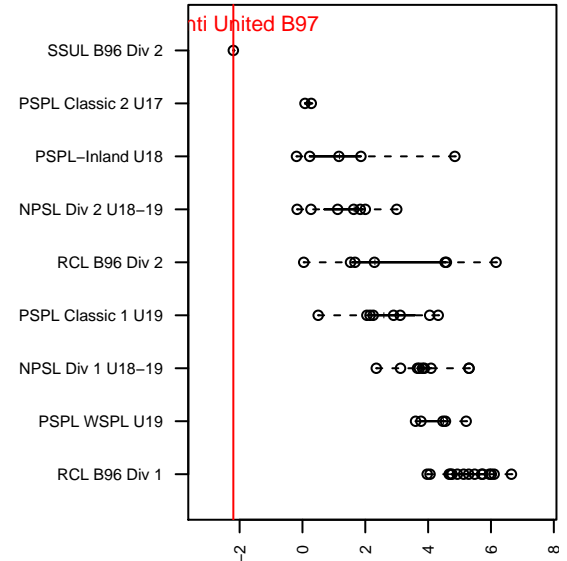

**attack and defense rating
relative to others at age
and all opponents in last 13 months**